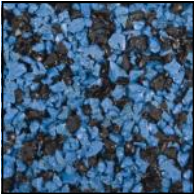

Kid Kushion Color Selection

SBR Black

Black

SBR Solid Colors

Blue

Gray

Red

Green

SBR Speckled Colors

Blue Black

Tan Black

Red Black

Green Black

Earth

Speckled Premium

Gray Black
(Premium)

EPDM Colors

Starburst

Purple Mountain

Hawaiian Sand

Green Fields

Fiesta

Cosmic

Confetti

Actual color may vary from color represented by photos.

Color variation may occur within individual color families. Shading variations are normal and to be expected.

Black is made with buffings top

Special order colors are subject to a minimum order quantity of 250 tiles plus a \$275.00 processing fee. All Special Order colors and Custom Orders once confirmed cannot be cancelled and are non-refundable (including deposits). Kid Kushion Tiles are manufactured from recycled rubber and will expand and contract with changes in temperature and UV Exposure.