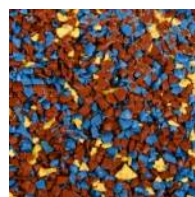

Kid Kushion Color Selection

SBR Black

Black

SBR Solid Colors

Blue

Gray

Red

Green

SBR Speckled Colors

Blue Black

Tan Black

Red Black

Green Black

Earth

Speckled Premium

Gray Black
(Premium)

EPDM Colors

Starburst

Purple Mountain

Hawaiian Sand

Green Fields

Fiesta

Cosmic

Confetti

Actual color may vary from color represented by photos.

Color variation may occur within individual color families. Shading variations are normal and to be expected.

Black is made with buffings top

Special order colors are subject to a minimum order quantity of 250 tiles plus a \$275.00 processing fee. All Special Order colors and Custom Orders once confirmed cannot be cancelled and are non-refundable (including deposits). Kid Kushion Tiles are manufactured from recycled rubber and will expand and contract with changes in temperature and UV Exposure.