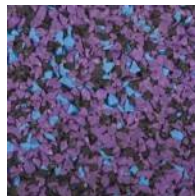

Kid Kushion Color Selection

SBR Black

Black

SBR Solid Colors

Blue

Gray

Red

Green

SBR Speckled Colors

Blue Black

Tan Black

Red Black

Green Black

Earth

Speckled Premium

Gray Black
(Premium)

EPDM Colors

Starburst

Purple Mountain

Hawaiian Sand

Green Fields

Fiesta

Cosmic

Confetti