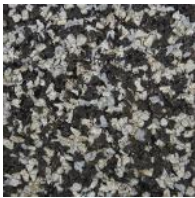

Kid Kushion Color Selection

SBR Black

Black

SBR Solid Colors

Blue

Gray

Red

Green

SBR Speckled Colors

Blue Black

Tan Black

Red Black

Green Black

Earth

Speckled Premium

Gray Black
(Premium)

EPDM Colors

Starburst

Purple Mountain

Hawaiian Sand

Green Fields

Fiesta

Cosmic

Confetti

Actual color may vary from color represented by photos.

Color variation may occur within individual color families. Shading variations are normal and to be expected.

Black is made with buffings top

Special order colors are subject to a minimum order quantity of 250 tiles plus a \$275.00 processing fee. All Special Order colors and Custom Orders once confirmed cannot be cancelled and are non-refundable (including deposits). Kid Kushion Tiles are manufactured from recycled rubber and will expand and contract with changes in temperature and UV Exposure.